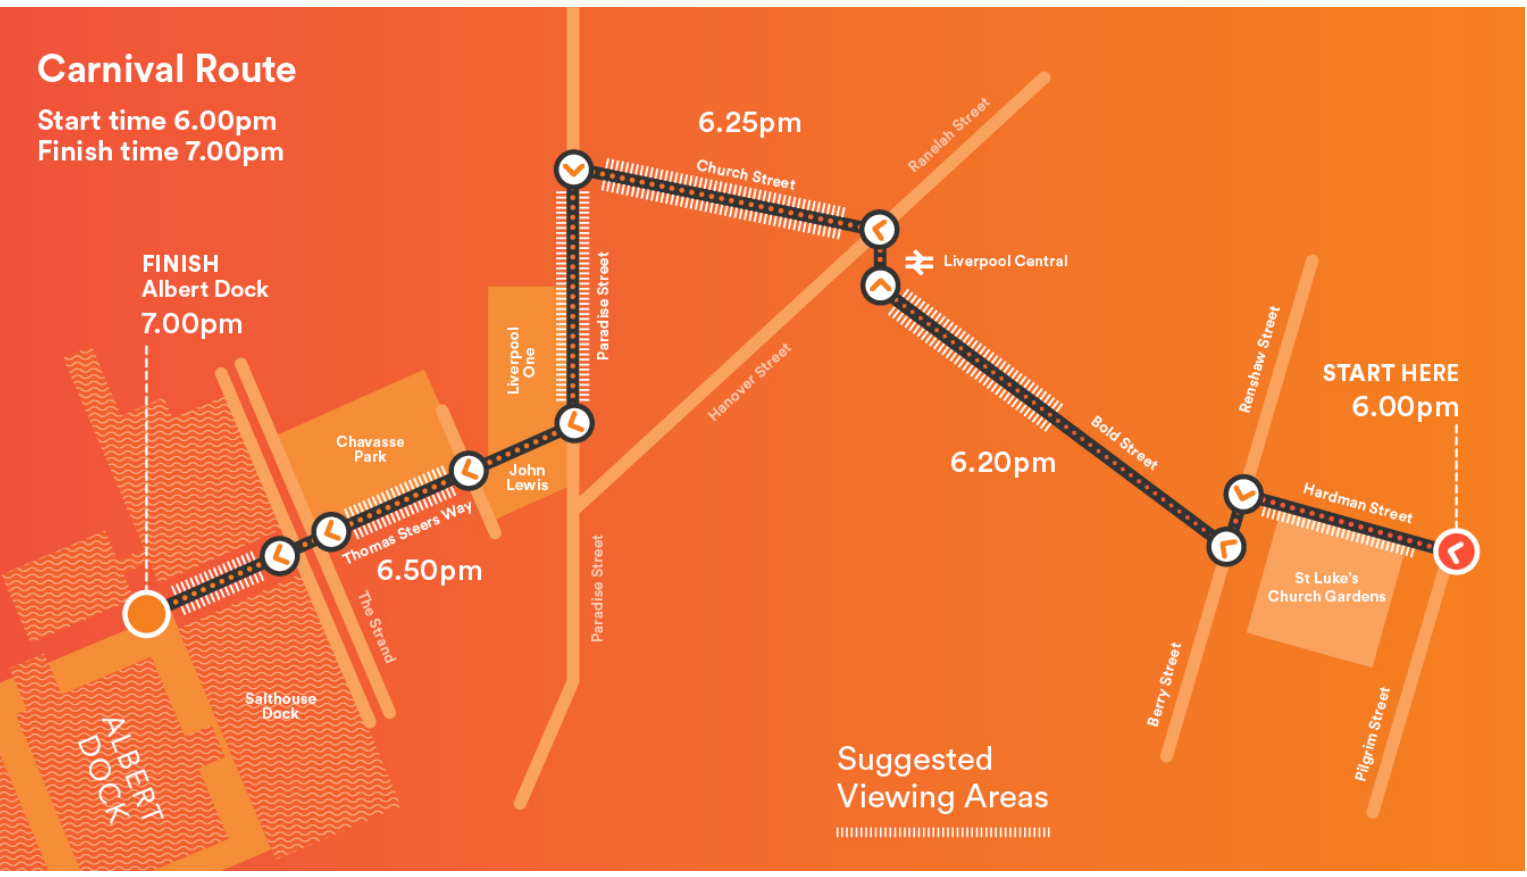

# Carnival Route

Start time 6.00pm  
Finish time 7.00pm

FINISH  
Albert Dock  
7.00pm

START HERE  
6.00pm

Suggested  
Viewing Areas